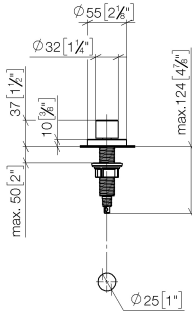

Strainer waste with control handle - Brushed Chrome

ELIO

10 710 970

- control for single basin
- including adapter for Bowden cable

Fits ELIO, ENO, MEM, META SQUARE, SYNC, TARA and TARA ULTRA

Fits: ELIO, MEM, TARA, TARA ULTRA, META SQUARE

10 710 970

mm [inches]

10 710 970

Parts for other finishes can be found here: [Chrome](#)

Spare parts list

No.	Item Number	Name	Quantity used	Delivery time
1	09 20 97 030-93	handle	1	60
2	90 12 12 002 00 90	fixing cap	1	2
3	09 27 87 006-93	rosette	1	60
4	90 14 10 043 00 90	seal	1	2
5	09 14 10 042 90	seal	1	2
6	09 29 06 087-93	spindle	1	-
Spare part can no longer be ordered, please order the replacement item				
7	04 30 01 029 00 90	adaptor	1	2
8	09 24 03 175 90	adaptor	1	2
9	09 11 10 073-07	connection	1	30
10	09 11 10 074-07	connection	1	30
11	09 11 10 079-07	connection	1	30
12	09 30 11 087 90	disc	1	2
13	09 23 30 024-07	nut	1	30