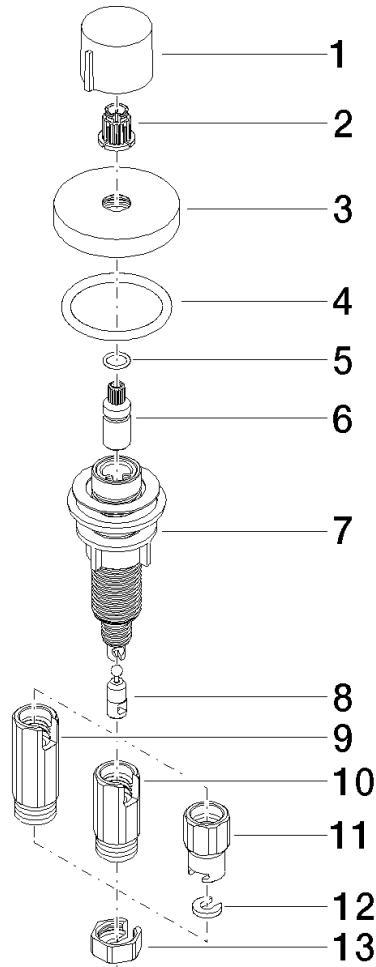

Strainer waste with control handle - Brushed Chrome

ELIO

10 710 970

- control for single basin
- including adapter for Bowden cable

Fits ELIO, ENO, MEM, META SQUARE, SYNC, TARA and TARA ULTRA

Fits: ELIO, MEM, TARA, TARA ULTRA, META SQUARE

	Brushed Chrome	10 710 970-93
	Chrome	10 710 970-00
	Brushed Platinum	10 710 970-06
	Platinum	10 710 970-08
	Durabronze (23kt Gold)	10 710 970-09
	Dark Chrome	10 710 970-19
	Brushed Durabronze (23kt Gold)	10 710 970-28
	Matte Black	10 710 970-33
	Brushed Champagne (22kt Gold)	10 710 970-46
	Champagne (22kt Gold)	10 710 970-47
	Brushed Dark Platinum	10 710 970-99

10 710 970

mm [inches]

10 710 970

Parts for other finishes can be found here: [Chrome](#)

Spare parts list

No.	Item Number	Name	Quantity used	Delivery time
1	09 20 97 030-93	handle	1	60
2	90 12 12 002 00 90	fixing cap	1	2
3	09 27 87 006-93	rosette	1	60
4	90 14 10 043 00 90	seal	1	2
5	09 14 10 042 90	seal	1	2
6	09 29 06 087-93	spindle	1	-
Spare part can no longer be ordered, please order the replacement item				
7	04 30 01 029 00 90	adaptor	1	2
8	09 24 03 175 90	adaptor	1	2
9	09 11 10 073-07	connection	1	30
10	09 11 10 074-07	connection	1	30
11	09 11 10 079-07	connection	1	30
12	09 30 11 087 90	disc	1	2
13	09 23 30 024-07	nut	1	30